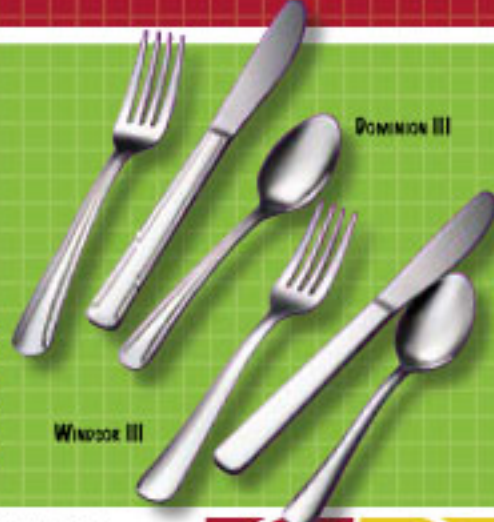

# Dominion III & Windsor III Flatware

- Medium weight
- Made of 18% chrome stainless steel

DELCO<sup>®</sup> BY ONEIDA<sup>®</sup>

DOMINION	Mfg. #	WINDSOR	Mfg. #	DESCRIPTION	CS. PK.	SALE/INNER PACK
381402	B421STSF	381392	B401STF	Teaspoon	18x3 dz.	\$3.90
381400	B421SBLF	381388	B401SBLF	Bouillon Spoon	18x3 dz.	\$7.00
381398	B421FPLF	381385	B401FPLF	Dinner Fork	18x3 dz.	\$7.00
381399	B421KGWF	381387	B401KGWF	Dinner Knife, 1 pc., 40 gram	8x3 dz.	\$13.80